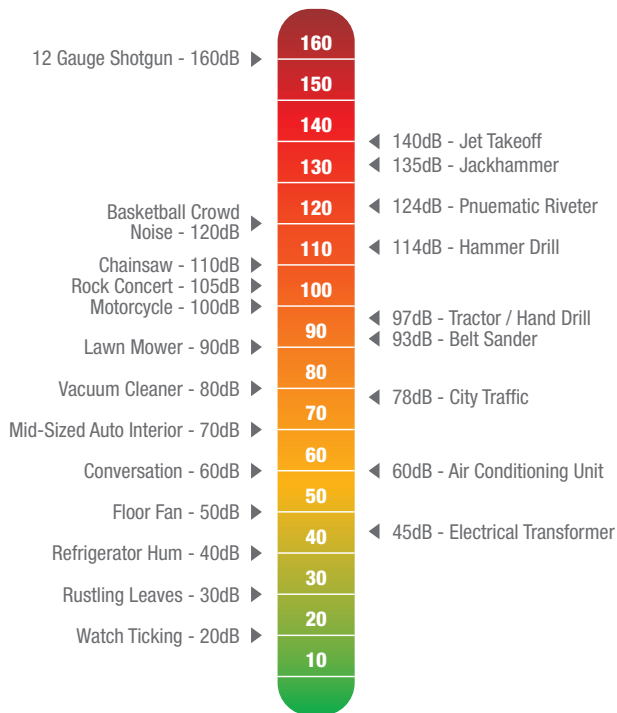

SLC80 (Sound Level Conversion)

A SLC80 (Sound Level Conversion) rating is engaged to convert the difference between the sound level of the environment in which the hearing protection is worn and the sound level reaching the wearer's ears. Under the standard people should not be exposed to sound above 85dB for more than an 8 hour period. A noise survey is then conducted and the table to the right can be used to select the appropriate Class of hearing protection required.

Level achieved by HWRX974 - Class 5, 26dB

Class	SLC ₈₀ dB	Noise Survey Result
1	10-13	Less than 90dB (A)
2	14-17	90dB to less than 95dB (A)
3	18-21	95dB to less than 100dB (A)
4	22-25	100dB to less than 105dB (A)
5	26+	105dB to less than 110dB (A)

Understanding Sound Levels

Home Scale (dB)

Work Scale (dB)